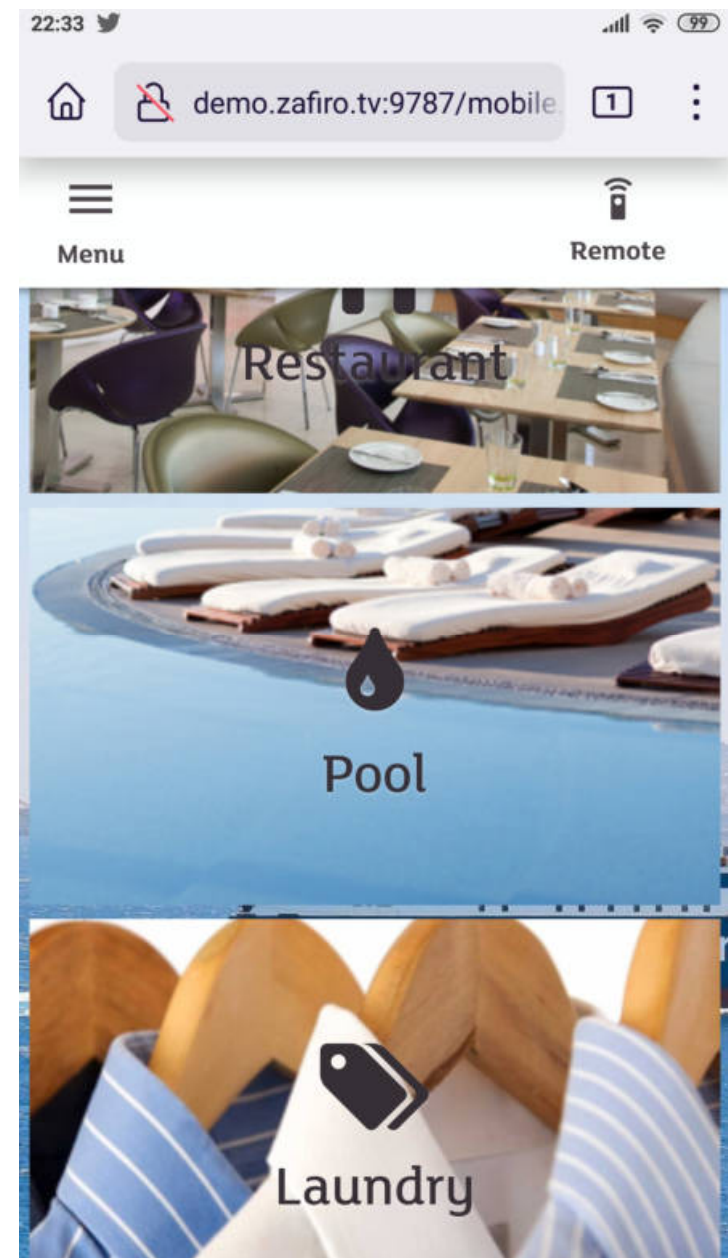

Min.		Max.
18 °C		27 °C

Are you hungry?

Check our amazing Room Service
and please your senses!

Blue Star Ferries

22:34

demo.zafiro.tv:9787/mobile

Menu Remote

22:34