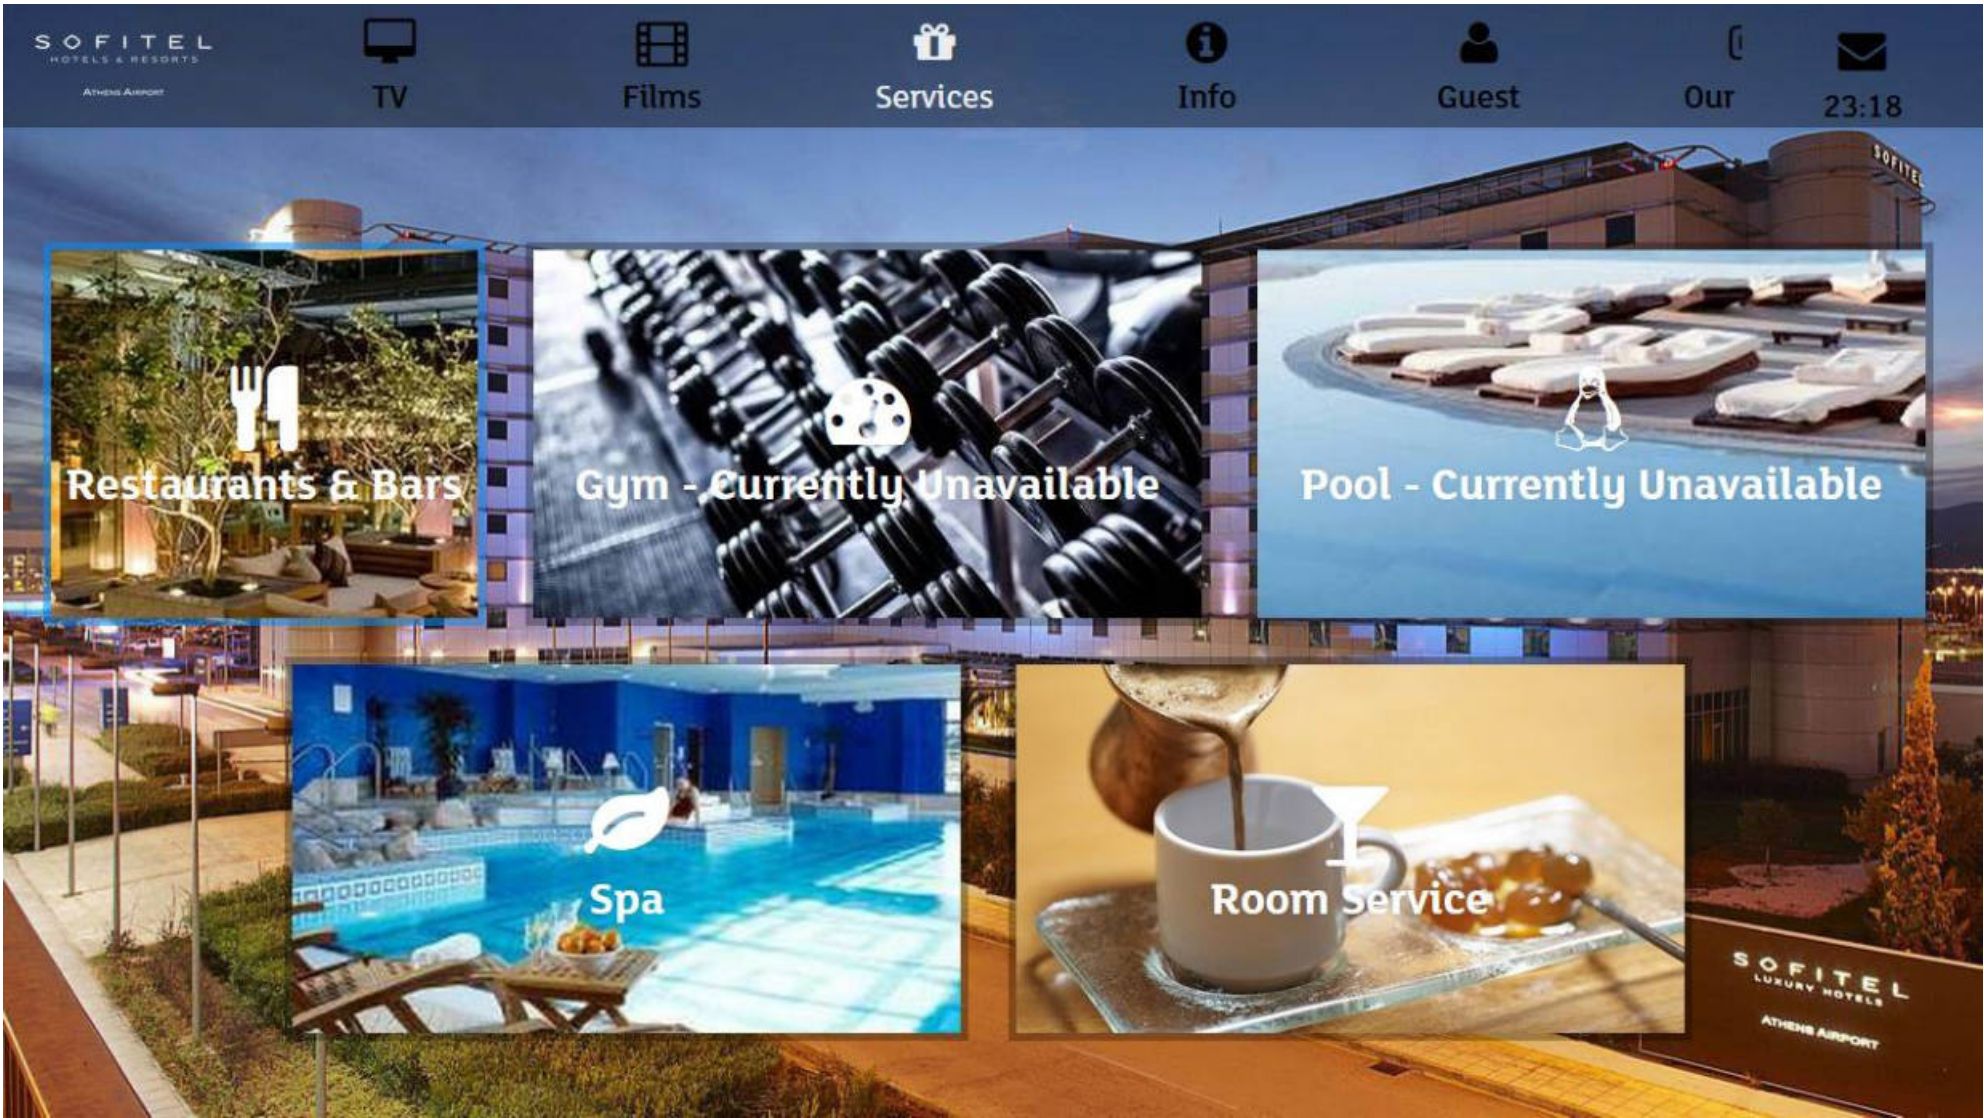

Bill for Ms. Mieun as of Tuesday 21/02/2017 04:40 PM

Total € 1324.69

Entertainment

Mobile

Room control

Chromecast

LH Experience

Dis