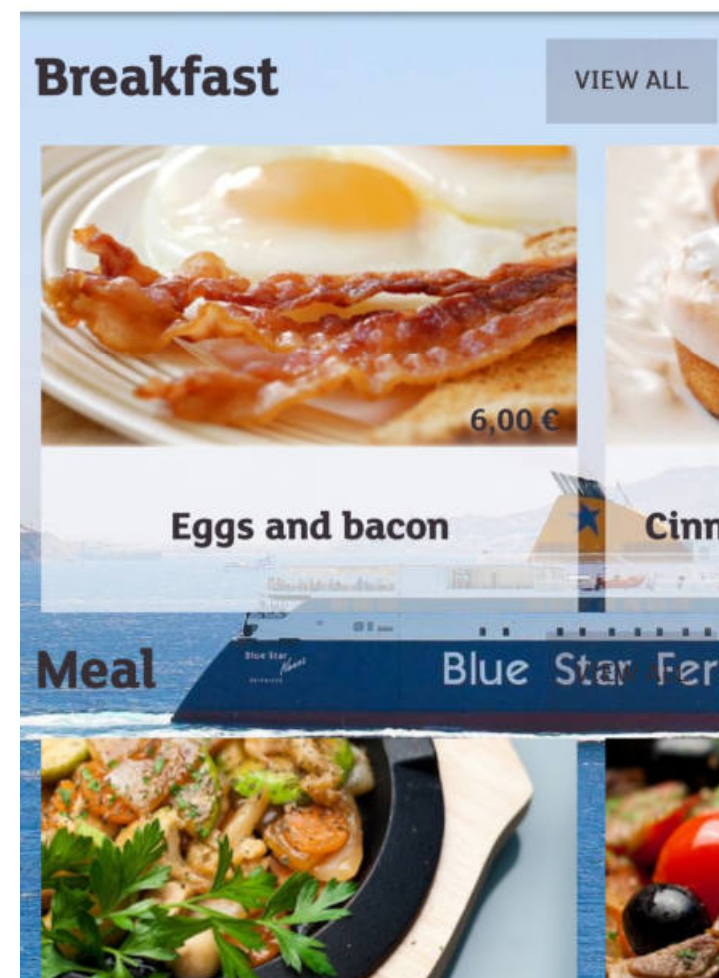

Min.		Max.
18 °C		27 °C

Are you hungry?

Check our amazing Room Service
and please your senses!

Blue Star Ferries

22:34

demo.zafiro.tv:9787/mobile

Menu Remote

22:34