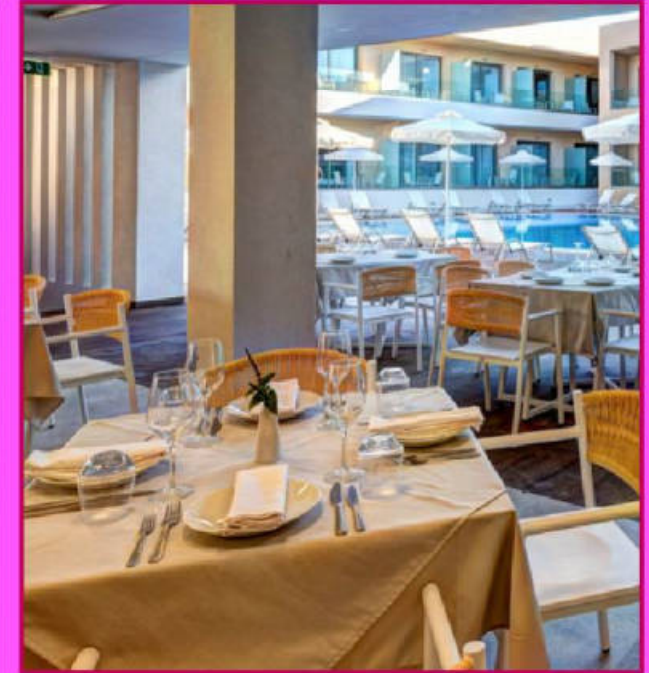

HOTEL INFORMATION

RESTAURANT

A LA CARTE

POOL BAR

LOBBY BAR

Welcome

to
the

"ALA CARTE Restaurant"

We would like to invite all the guests to try our a la carte restaurant's offer. The restaurant offers Mediterranean cuisine and is open in the evenings. We kindly inform that the table must be booked at the hotel reception with at least one day in advance.

Open from 19:00 to

[Book a table](#)

[View Menu](#)