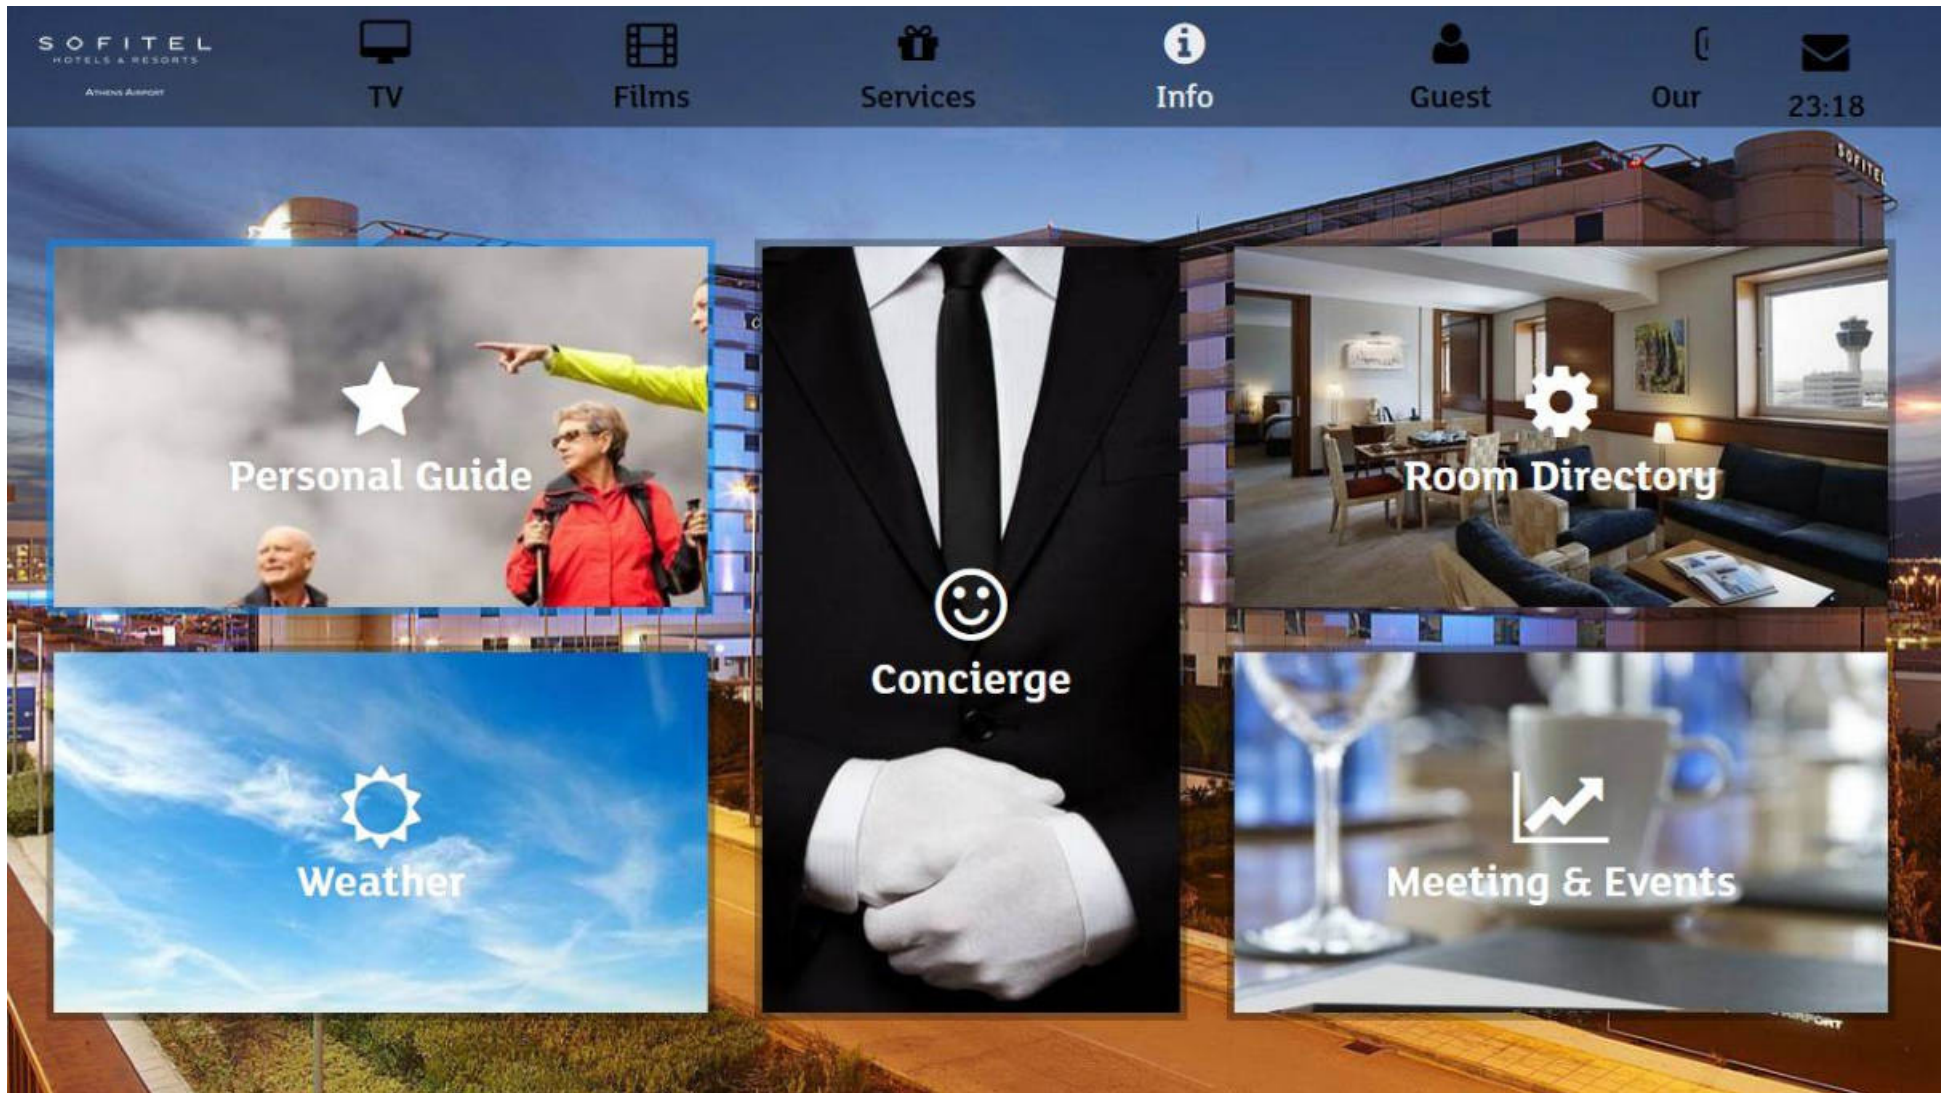

Bill for Ms. Mieun as of Tuesday 21/02/2017 04:40 PM

Total € 1324.69

Entertainment

Mobile

Room control

Chromecast

LH Experience

Dis